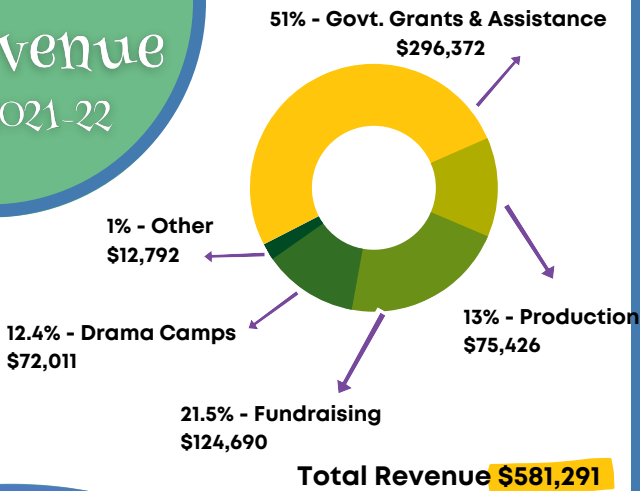

Revenue

2021-22