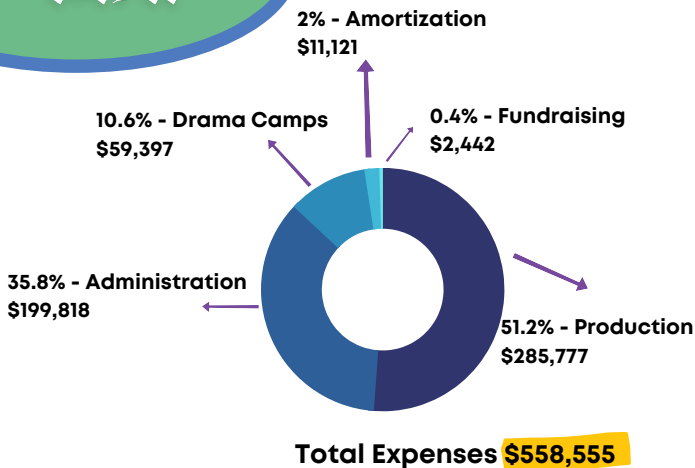

Expenses

2021-22